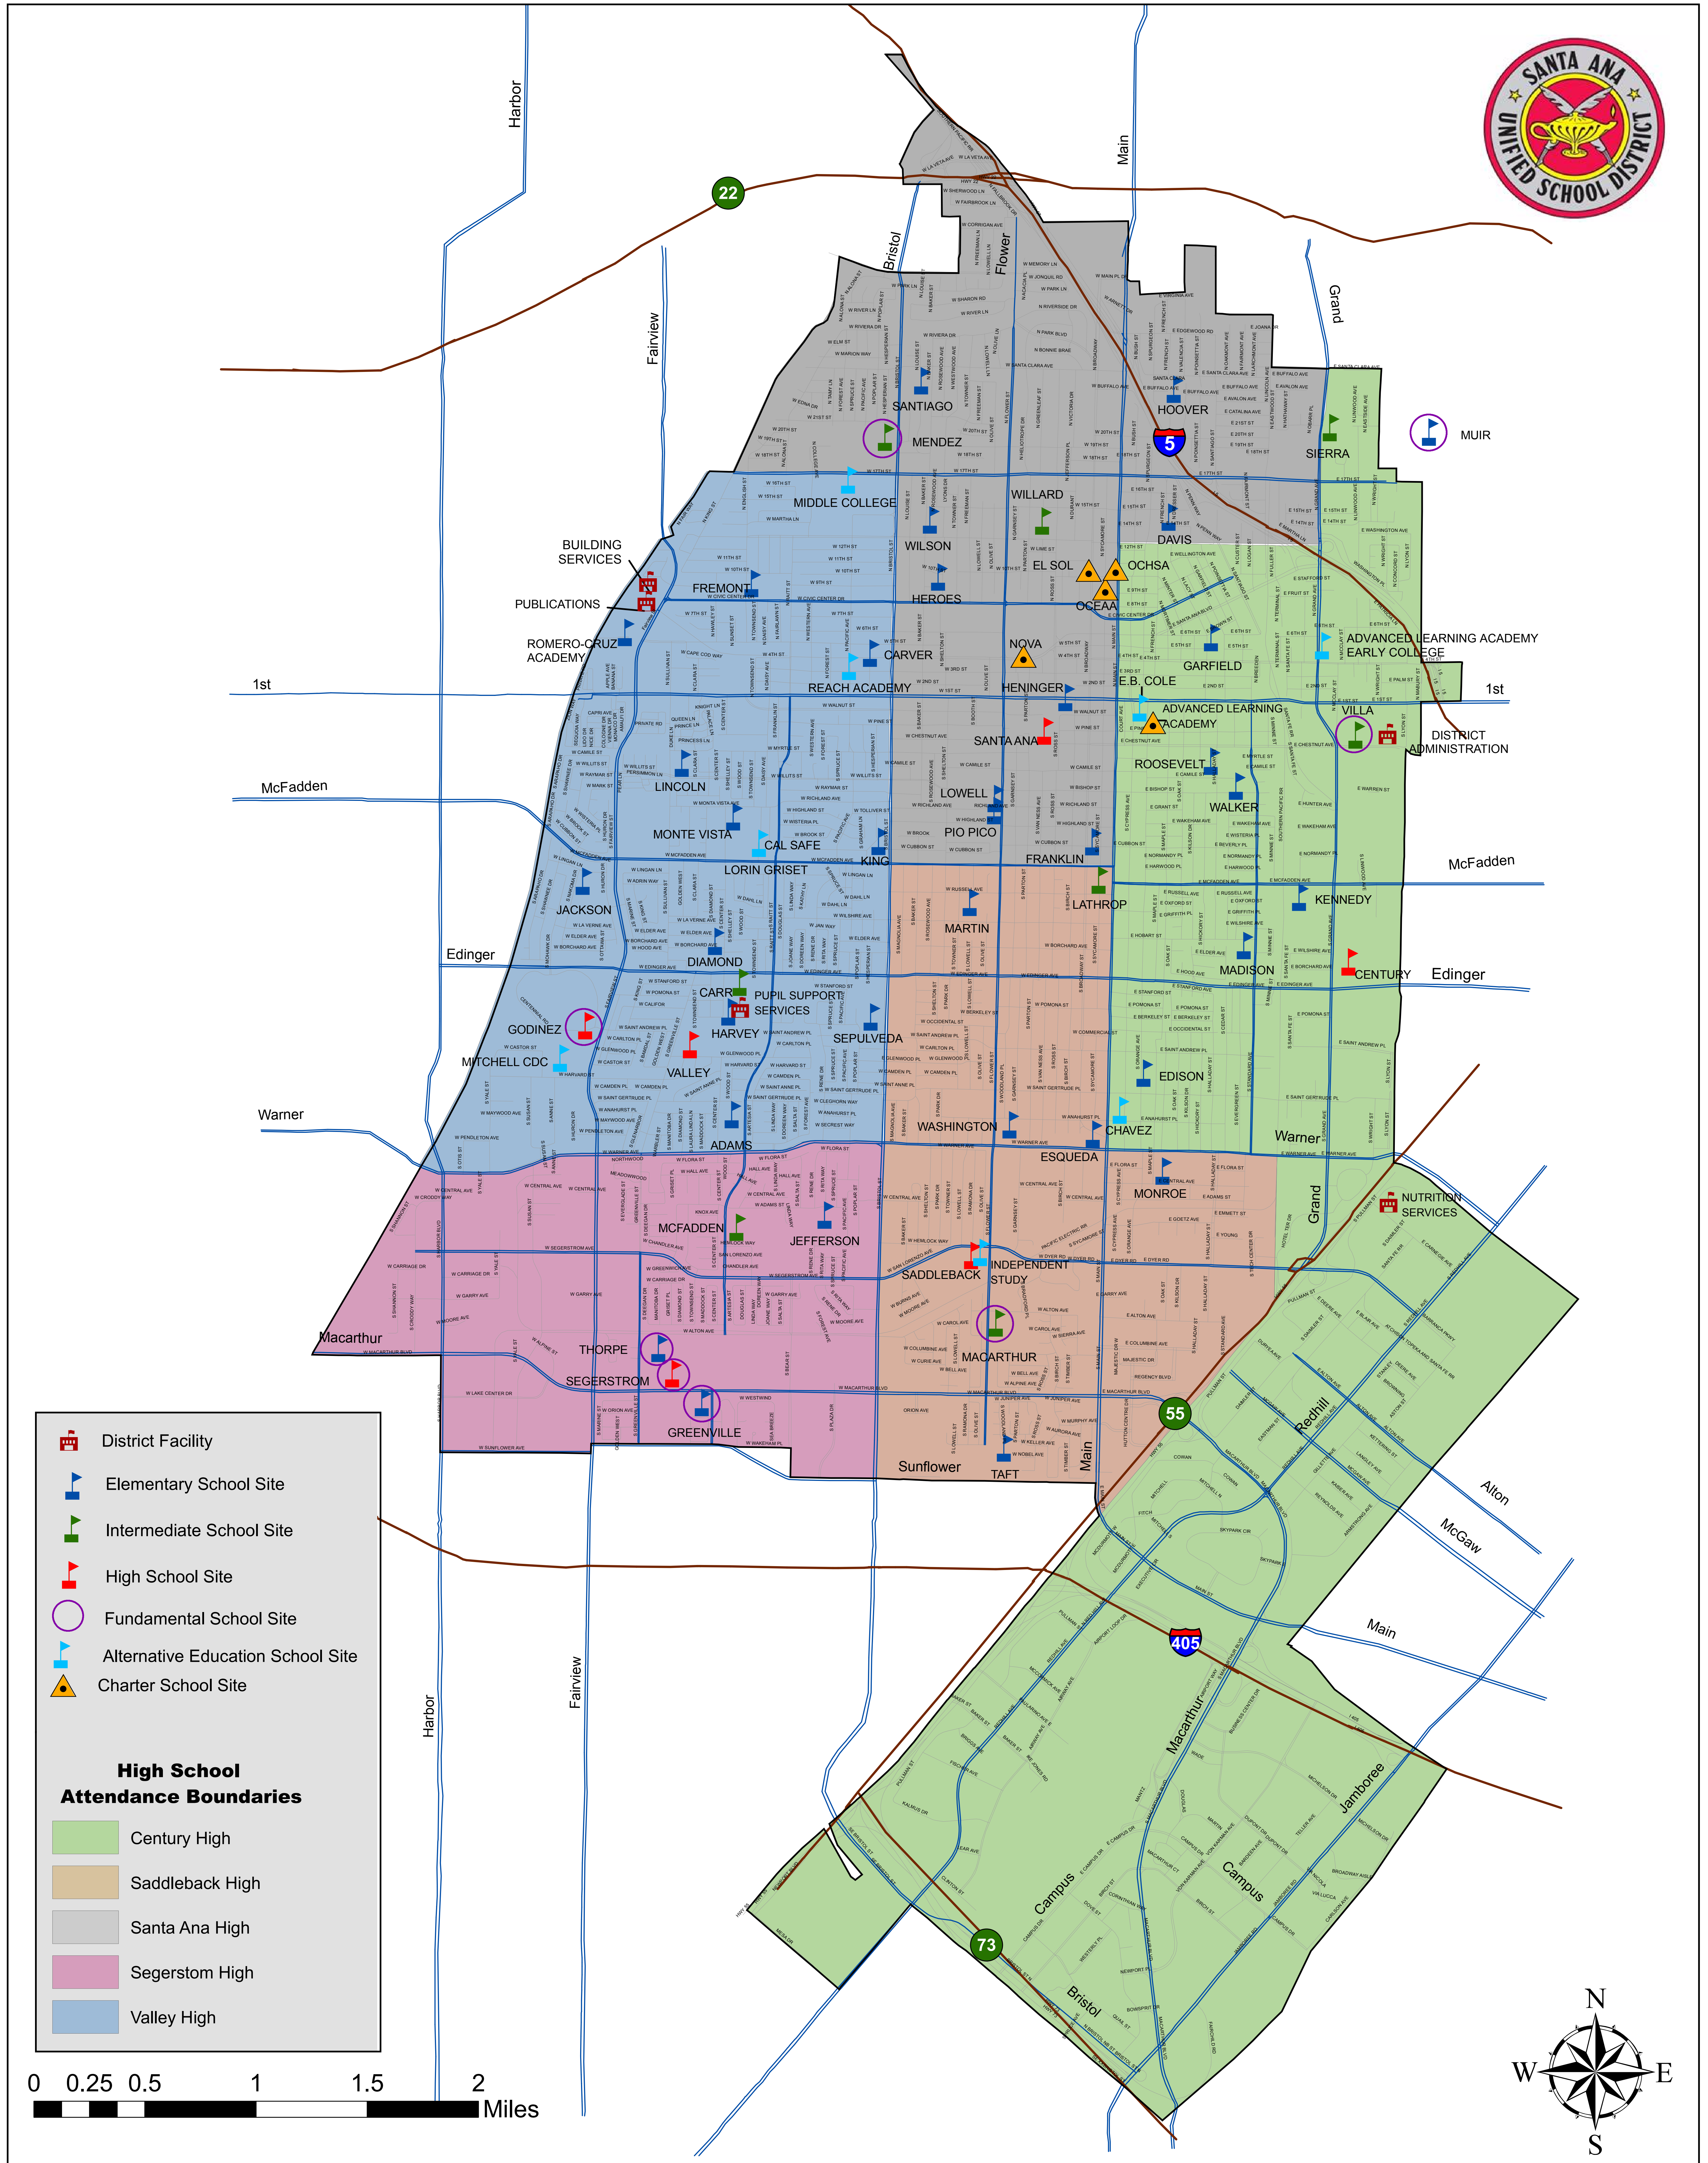

SANTA ANA UNIFIED SCHOOL DISTRICT

ALL SCHOOL SITES AND HIGH SCHOOL ATTENDANCE BOUNDARIES

School Site Legend

- District Facility
- Elementary School Site
- Intermediate School Site
- High School Site
- Fundamental School Site
- Alternative Education School Site
- Charter School Site

High School Attendance Boundaries

- Century High
- Saddleback High
- Santa Ana High
- Segerstrom High
- Valley High